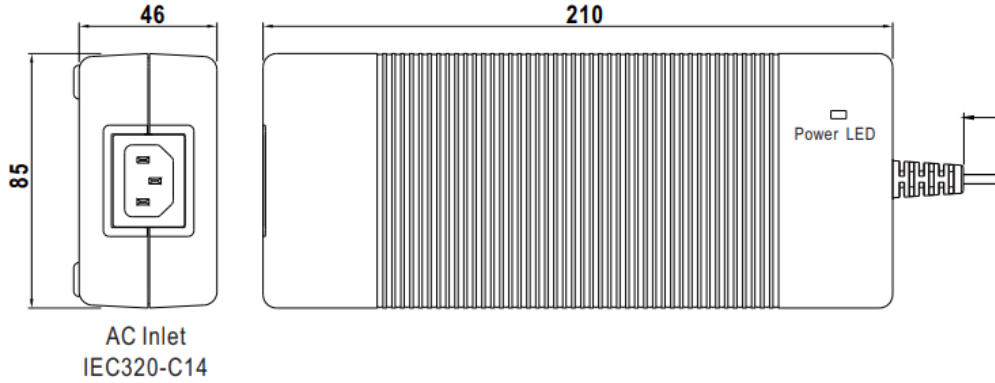

Delivering leading edge, innovative power solutions for more than 30 years....

Model:GST220AXX

May 6, 2024

ENCLOSURE

Delivering leading edge, innovative power solutions for more than **30** years....

Model:GST220AXX

May 6, 2024

RATING TABLE

Model Number	Voltage	Amps(A)	Watts(W)	RFQ
GST220A12-R7B	12 V	15	180.00	RFQ
GST220A15-R7B	15 V	13.4	201.00	RFQ
GST220A20-R7B	20 V	11	220.00	RFQ
GST220A24-R7B	24 V	9.2	220.80	RFQ
GST220A36-R7B	36 V	6.1	219.60	RFQ
GST220A48-R7B	48 V	4.6	220.80	RFQ