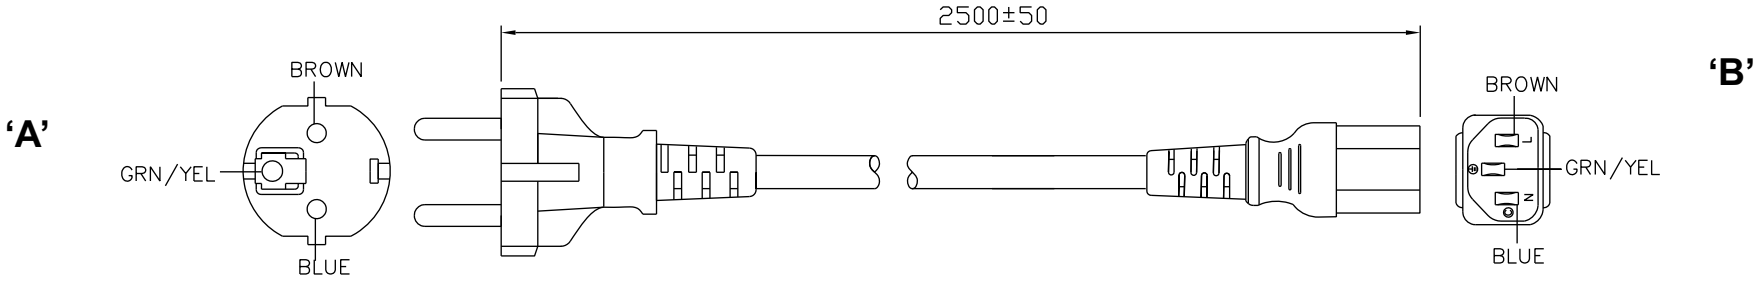

GENERAL SPECIFICATIONS:

RATING: 10A / 250V AC
 CABLE TYPE / SIZE: H05VV-F, 3x1.0 mm²
 TEMPERATURE RATING: 70°C
 CONDUCTOR COLORS: BROWN / BLUE / GREEN-YELLOW
 CABLE JACKET COLOR: BLACK
 OVERALL LENGTH (L): 2500±50 mm
 CABLE OUTER DIAMETER: 7.0±0.2 mm
 END 'A' PLUG: RUSSIAN GOST 7396 WITH 4.0 mm PINS; WS-010
 END 'B': IEC 320/C13; WS-002
 APPROVALS PLUG: GOST 7396 MINIMUM
 APPROVALS CABLE: GOST 7396 MINIMUM
 APPROVALS CONNECTOR: GOST 7396 MINIMUM

PACKING:
 HANKING

NOTES:

1. CORD AND CONNECTOR MUST BE MARKED WITH APPROVAL SYMBOLS OR FILE NUMBER(S).

2. PLUG MUST BE MARKED WITH APPROVAL SYMBOLS OR FILE NUMBER(S).

DASH NO.	PART NO	REV.	DESCRIPTION	NOTES
TABULATION BLOCK				
		TOLERANCES: DECIMALS ANGULAR .xx +/- 0.1 +/- 1° .xxx +/- .005		GlobTek, Inc. www.globtek.com 186 Veterans Dr. Northvale, NJ 07647 Tel. 201-784-1000 Fax 201.784.0111
		MILLIMETERS ANGULAR .xx +/- 0.3 +/- 1° .xxx +/- .013		
INIT.BY: EM	DATE: 02/06/08	DWG TITLE: RUSSIAN DETACHABLE CORDSET		
DRAWN: NF	DATE: 02/06/08	FSCN No.: G, CC	SIZE: A	REV. B
APRVD: HM	DATE: 02/06/08	SCALE: NONE	PART NO: 5804272M5701(R)	SHEET 1/1