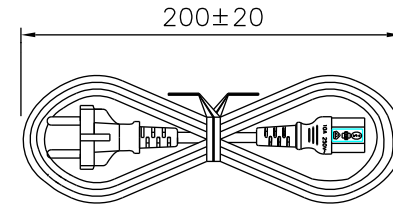

GENERAL SPECIFICATIONS:

RATING: 10A / 250V AC
 CABLE TYPE / SIZE: H05VV-F, 3x1.0 mm²
 TEMPERATURE RATING: 70°C
 CONDUCTOR COLORS: BROWN / BLUE / GREEN-YELLOW
 CABLE JACKET COLOR: BLACK
 OVERALL LENGTH (L): 2500±50 mm
 CABLE OUTER DIAMETER: 7.0±0.2 mm
 END 'A' PLUG: RUSSIAN GOST 7396 WITH 4.0 mm PINS; WS-010
 END 'B': IEC 320/C13; WS-002
 APPROVALS PLUG: GOST 7396 MINIMUM
 APPROVALS CABLE: GOST 7396 MINIMUM
 APPROVALS CONNECTOR: GOST 7396 MINIMUM

PACKING:
 HANKING

NOTES:

1. CORD AND CONNECTOR MUST BE MARKED WITH APPROVAL SYMBOLS OR FILE NUMBER(S).

2. PLUG MUST BE MARKED WITH APPROVAL SYMBOLS OR FILE NUMBER(S).

DASH NO.	PART NO	REV.	DESCRIPTION	NOTES
TABULATION BLOCK				
		TOLERANCES: DECIMALS ANGULAR .xx +/- 0.1 +/- 1° .xxx +/- .005		GlobTek, Inc. www.globtek.com 186 Veterans Dr. Northvale, NJ 07647 Tel. 201-784-1000 Fax 201.784.0111
		MILLIMETERS ANGULAR .xx +/- 0.3 +/- 1° .xxx +/- .013		
INIT.BY: EM	DATE: 02/06/08	DWG TITLE: RUSSIAN DETACHABLE CORDSET		
DRAWN: NF	DATE: 02/06/08	FSCN No.: G, CC	SIZE: A	REV. B
APRVD: HM	DATE: 02/06/08	SCALE: NONE	PART NO: 5804272M5701(R)	SHEET 1/1