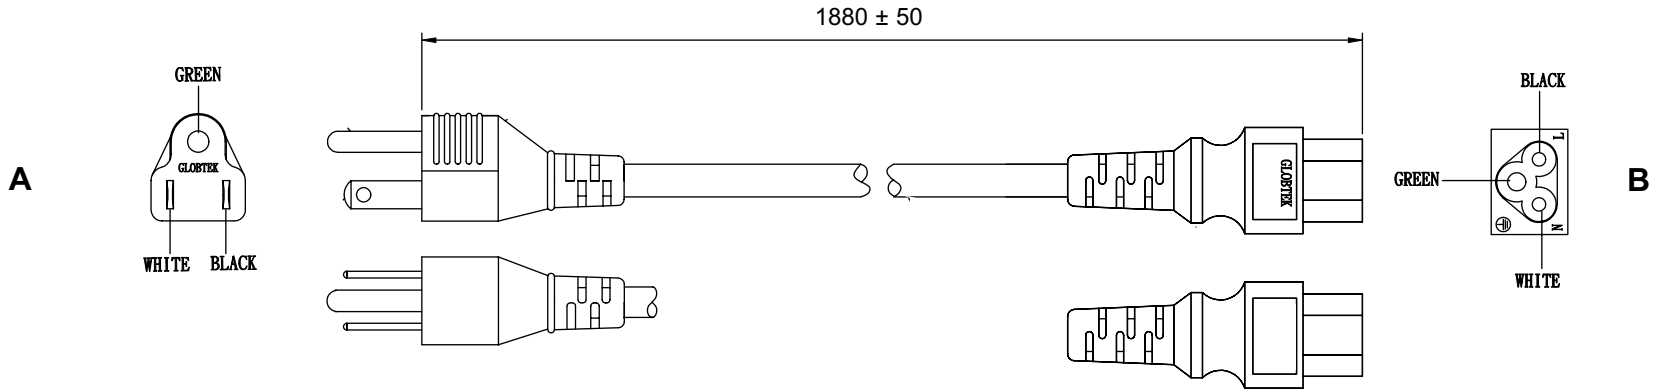

GENERAL SPECIFICATIONS:

RATING: 10A / 125V AC
 CABLE TYPE / SIZE: SJT, 18 AWG X 3
 TEMPERATURE RATING: 60° C MIN.
 CONDUCTOR COLORS: BLACK / WHITE / GREEN
 CABLE JACKET COLOR: BLACK
 OVERALL LENGTH (L): 1880 ± 50 mm
 CABLE OUTER DIAMETER: 7.8 ± 0.2 mm
 END 'A' TERMINATION: NEMA 5-15P
 END 'B' TERMINATION: IEC 320 / C5
 APPROVALS PLUG: UL, CSA or cUL
 APPROVALS CABLE: UL, CSA or cUL
 APPROVALS CONNECTOR: UL, CSA or cUL

PACKING:

HANKING
 L = 200±10 mm

* AFTER 07/15/04

NOTES:

1. CORD, PLUG AND CONNECTOR MUST BE MARKED WITH APPROVAL SYMBOLS OR FILE NUMBER(S).

DASH NO.	PART NO	REV.	DESCRIPTION	NOTES
TABULATION BLOCK				
		TOLERANCES: DECIMALS ANGULAR .xx +/- 0.1 +/- 1° .xxx +/- .005		GlobTek, Inc. www.globtek.com 186 Veterans Dr. Northvale, NJ 07647 Tel. 201-784-1000 Fax 201.784.0111
		MILLIMETERS ANGULAR .xx +/- 0.3 +/- 1° .xxx +/- .013		
INIT.BY: DR	DATE: 06/02/02	DWG TITLE: NORTH AMERICAN DETACHABLE CORDSET		
DRAWN: NF	DATE: 06/04/02	FSCN No.: G, CC, YL	SIZE A	MODEL: N / A
APRVD: BS	DATE: 06/04/02	SCALE: NONE	PART NO: 3021066F712(R)	REV. D
				SHEET 1/1